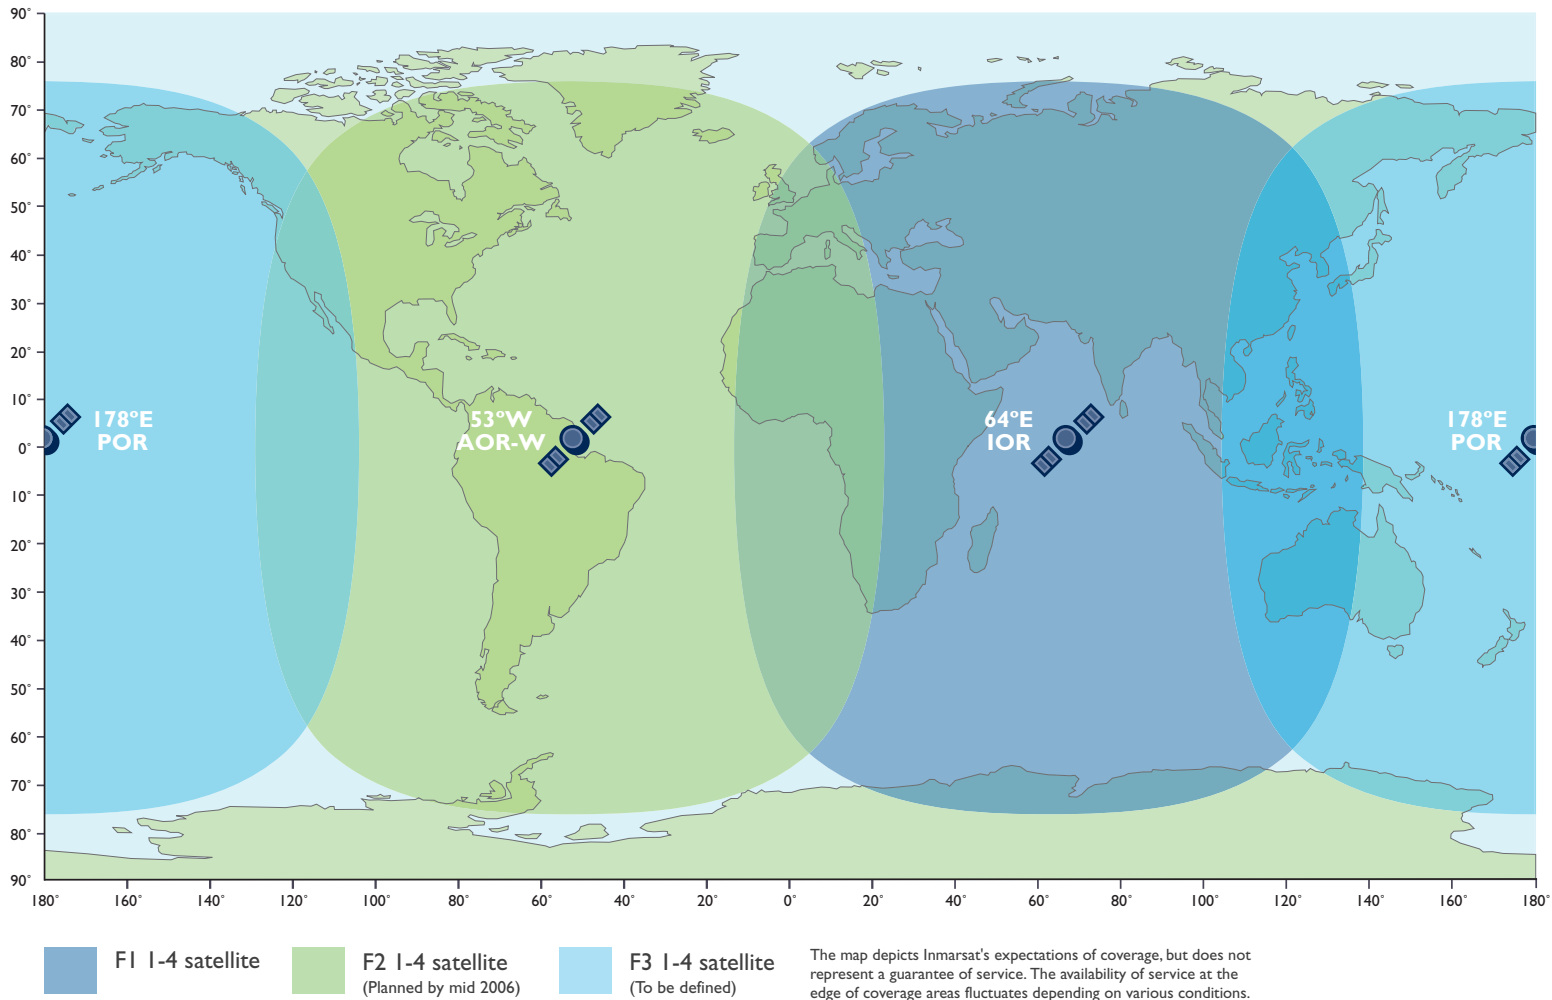

SATELLITE SERVICES

communications via satellite

COVERAGE MAP FOR INMARSAT 4 (I-4) SERVICES

Telenor Satellite Services

Customer Care
Tel: +1 301 838 7700
customer.care@telenor.com
www.telenor.com/satellite